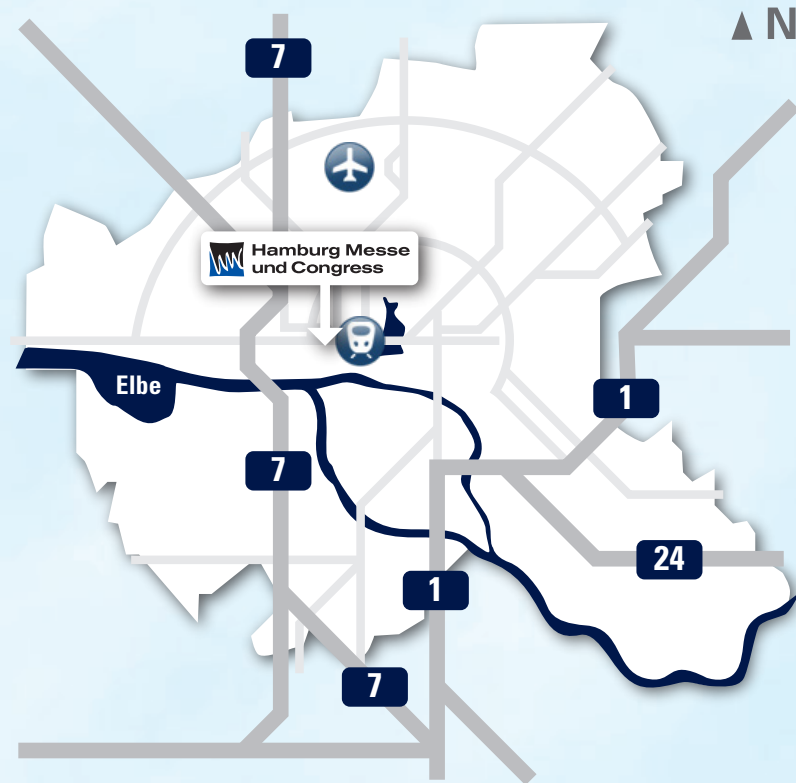

There are 100 hotels with about 4,000 beds within walking distance of the fairground.

FORWARD-LOOKING & INNOVATIVE – TYPICAL HAMBURG

100 % of our customers rate our advisory services as good or excellent!

Hamburg is a vibrant city with dynamic growth and trendsetting industries. The Hanseatic city is the economic powerhouse of Germany and is one of the strongest regions in Europe in terms of business activity. As a major port, Hamburg is also one of the busiest trading hubs in the world.

WELL CONNECTED – EASILY REACHED

The Hamburg fairground is located in the centre of the city with direct connections to all the available transport options.

- Just 20 minutes by taxi from the city airport to the fairground
- 300 m to the main line station with fast trains to Berlin, Frankfurt and Cologne
- Three underground railway (U-Bahn) and suburban train (S-Bahn) stations within walking distance
- Rapid access to A1 and A7 motorways
- Approximately 3,500 parking spaces in the exhibition grounds
- Regular ferry services to Scandinavia and England

HAMBURG – THE GATEWAY TO THE WORLD

60 airlines, 120 direct flights, steady increase in services offered

CONVENIENT ACCESS WITH NO HOLD-UPS

airport – fairground: 30 minutes
central station – fairground: 10 minutes